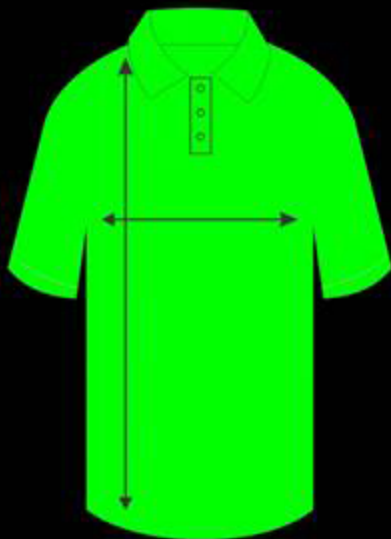

# SIZE CHART

## Shirt

Size chart ( All Sizes are in CM) 01 CM +/-

Children	4	6	8	10	12	14	16
Chest	36	38	40	42	44	46	48
CB Length	48	50	54	58	62	65	67

Adults	S	M	L	XL	2XL	3XL	4XL	5XL
Chest	52	54	58	60	62	65	68	70
CB Length	70	72	74	76	78	80	82	84

### Measurement Instructions

- \* All measurements are half SHIRT measurements
- \* For the ideal fit measure a shirt across the front of the chest from seam to seam like in the diagram
- \* Please contact us if you have any questions